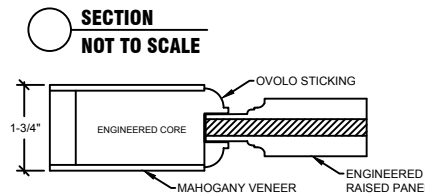

NOTE: ALL PANES OF GLASS WILL HAVE PERMANENT TEMPER STAMPS