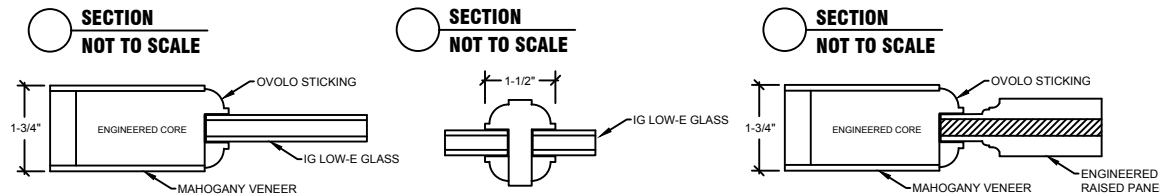

NOTE: ALL PANES OF GLASS WILL HAVE PERMANENT TEMPER STAMPS

www.southwooddoors.com

(704) 625-2790