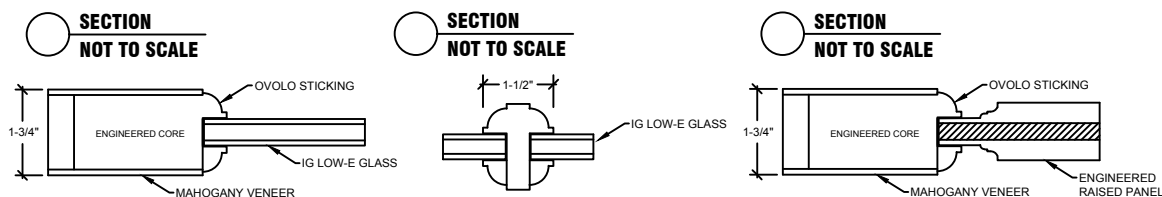

MAHOGANY 1-3/4" STAIN GRADE

RO: 38-1/2" X 99-1/2"

GLASS	CLEAR BEVEL ☐ FLEMISH ☐ OTHER (CUSTOM): _____
JAMB SIZE	4-9/16" ☐ 6-9/16" ☐ OTHER (CUSTOM): _____
EXT TRIM	(2") 180 BRICKMOULD APPLIED ☐ LOOSE ☐ (5/4 X 4) FLAT S4S EXT. TRIM (UPCHARGE APPLIES) APPLIED ☐ LOOSE ☐
HINGES	ORB (BLACK) ☐ SATIN NICKEL ☐ OTHER: _____
SILL	BRONZE ☐ NICKEL ☐
LOCK PREP	DOUBLE BORE (5-1/2" O.C.) ☐ BACKSET: 2-3/8" G-U MULTIPOINT LOCK SYSTEM (UPCHARGE APPLIES) ☐
SWING	RH I/S ☐ LH I/S ☐ RH O/S ☐ LH O/S ☐

NOTES: