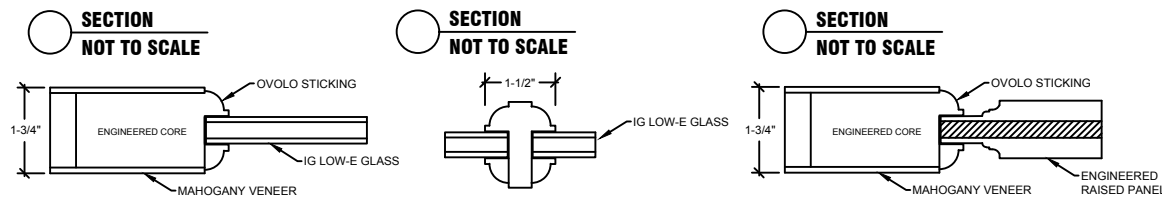

NOTE: ALL PANES OF GLASS WILL HAVE PERMANENT TEMPER STAMPS

www.southwooddoors.com

(704) 625-2790