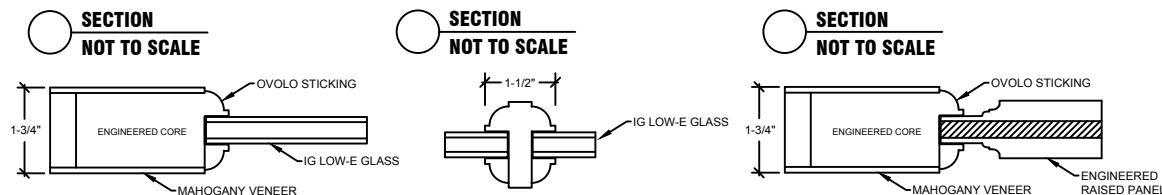

NOTE: ALL PANES OF GLASS WILL HAVE PERMANENT TEMPER STAMPS

www.southwooddoors.com

(704) 625-2790