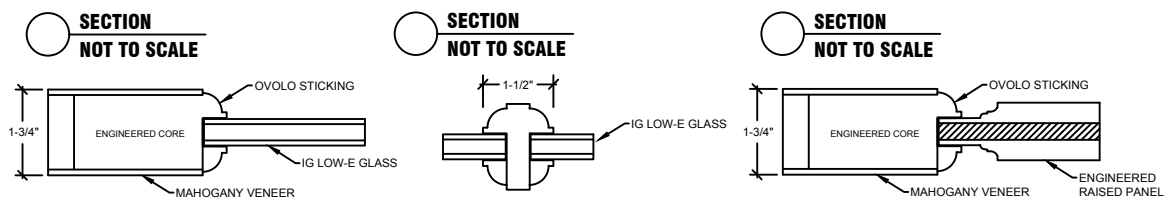

NOTE: ALL PANES OF GLASS WILL HAVE PERMANENT TEMPER STAMPS