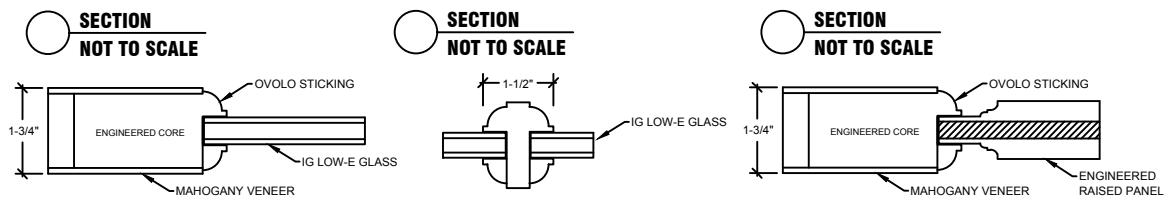

NOTE: ALL PANES OF GLASS WILL HAVE PERMANENT TEMPER STAMPS