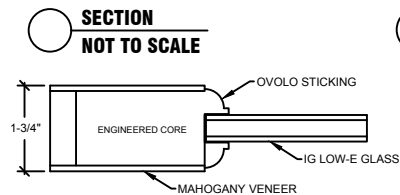

NOTE: ALL PANES OF GLASS WILL HAVE PERMANENT TEMPER STAMPS