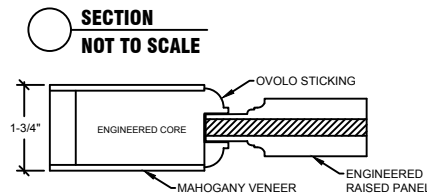

NOTE: ALL PANES OF GLASS WILL HAVE PERMANENT TEMPER STAMPS