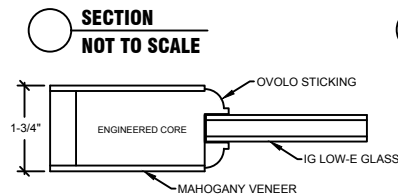

NOTE: ALL PANES OF GLASS WILL HAVE PERMANENT TEMPER STAMPS