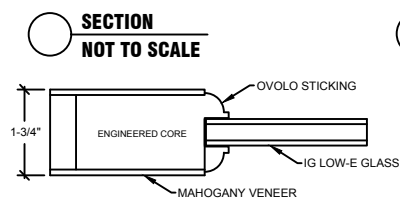

NOTE: ALL PANES OF GLASS WILL HAVE PERMANENT TEMPER STAMPS