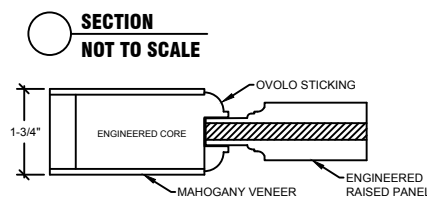

NOTE: ALL PANES OF GLASS WILL HAVE PERMANENT TEMPER STAMPS