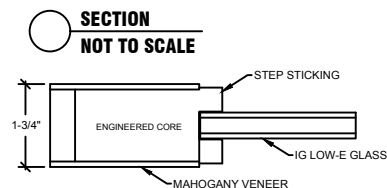

NOTE: ALL PANES OF GLASS WILL HAVE PERMANENT TEMPER STAMPS