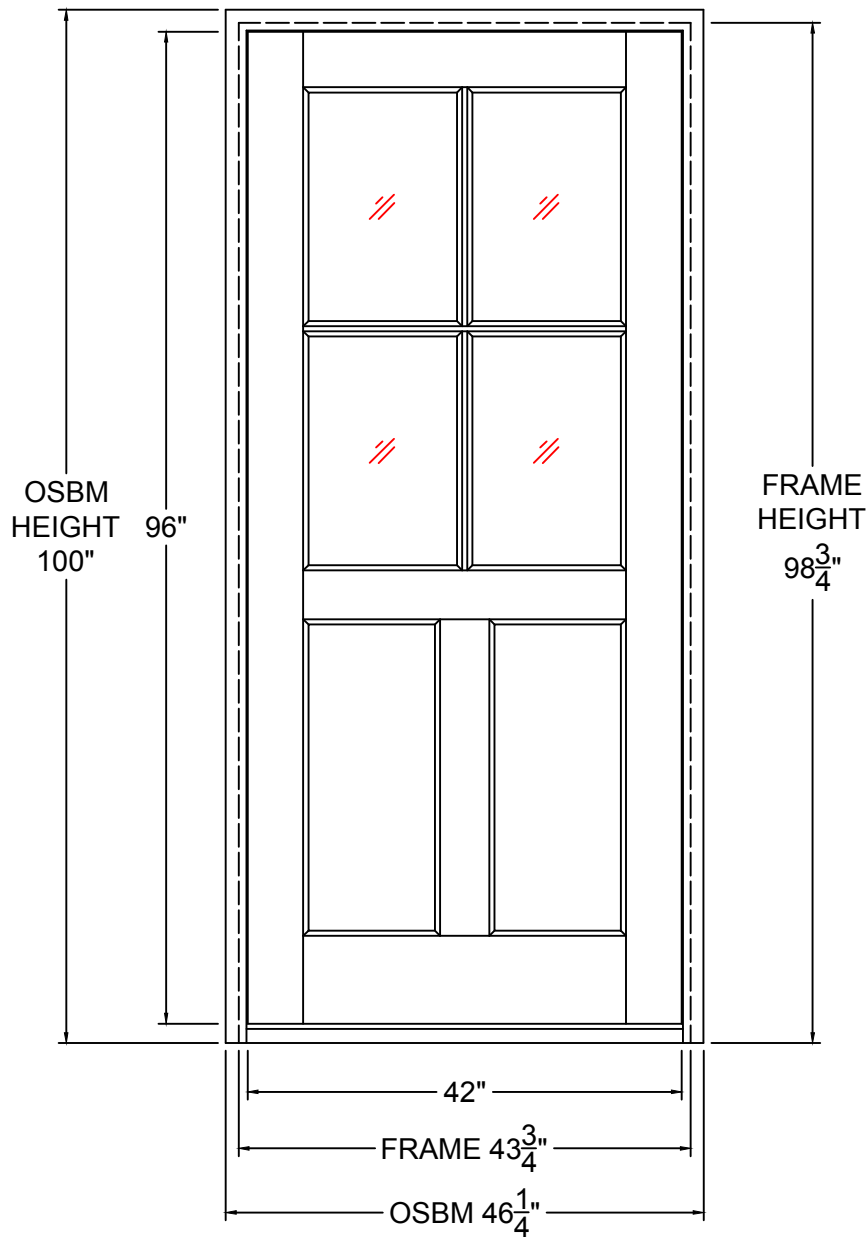

MERIDIAN 4LT TDL

MAHOGANY1-3/4" STAIN GRADE

RO: 44-1/2" X 99-1/2"

GLASS

CLEAR FLAT SEEDY
OTHER (CUSTOM): _____

JAMB SIZE

4-9/16" 6-9/16"
OTHER (CUSTOM): _____

EXT TRIM

(2") 180 BRICKMOULD
APPLIED LOOSE
(5/4 X 4) FLAT S4S EXT. TRIM
(UPCHARGE APPLIES)
APPLIED LOOSE

HINGES

ORB (BLACK) SATIN NICKEL
OTHER: _____

SILL

BRONZE NICKEL

LOCK PREP

DOUBLE BORE (5-1/2" O.C.)
BACKSET: 2-3/8"
G-U MULTIPOINT LOCK SYSTEM
(UPCHARGE APPLIES)