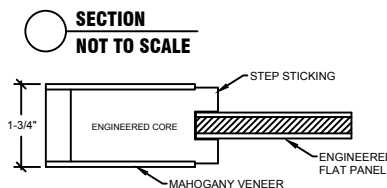

NOTE: ALL PANES OF GLASS WILL HAVE PERMANENT TEMPER STAMPS