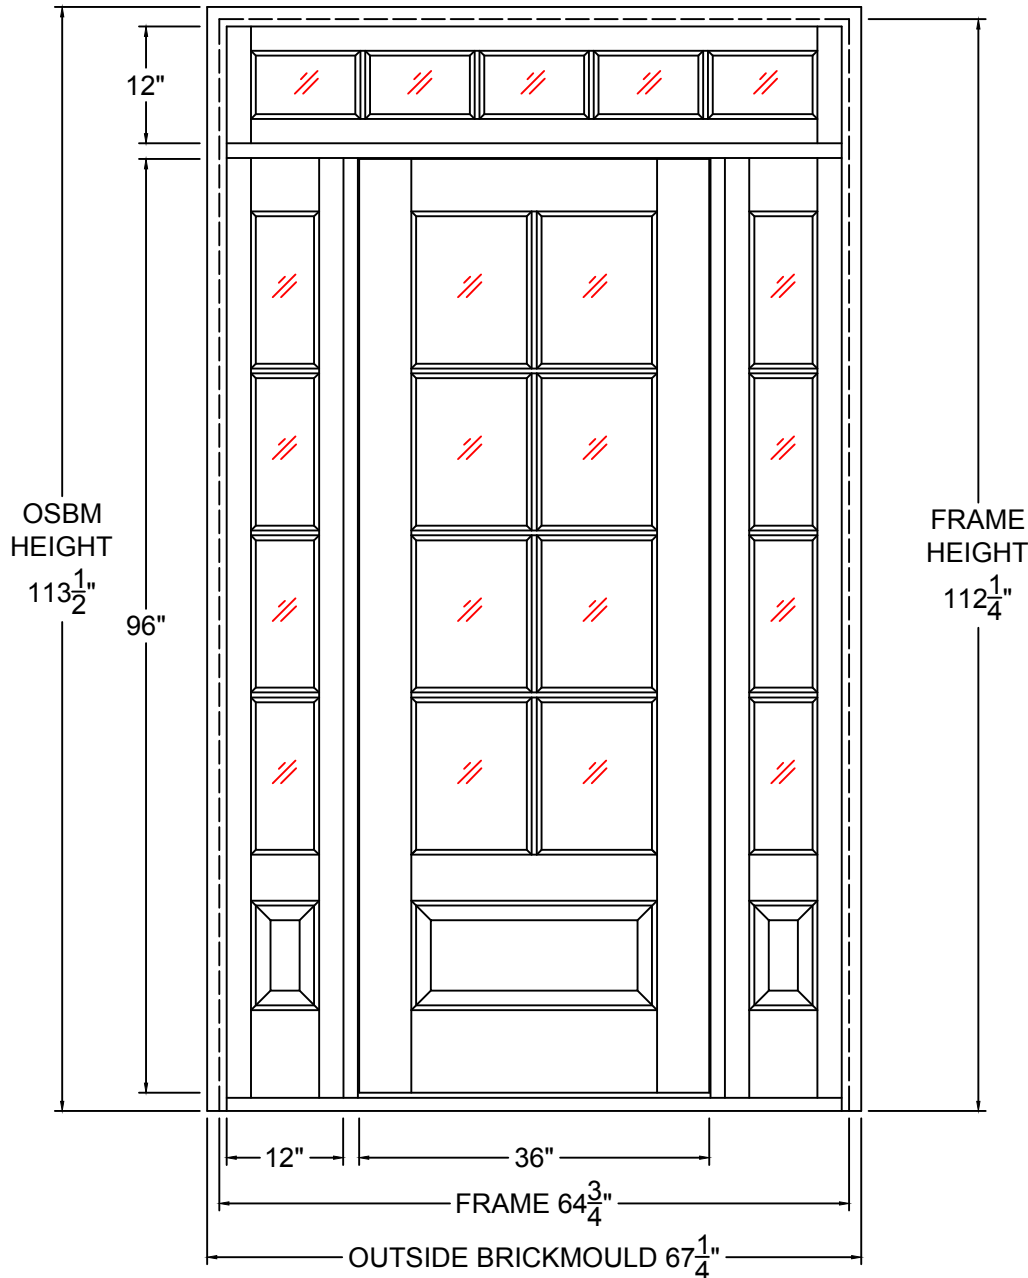

MIRANDA 6LT TDL

MAHOGANY 1-3/4" STAIN GRADE

RO: 66" X 113"

GLASS

CLEAR BEVEL FLEMISH
OTHER (CUSTOM): _____

JAMB SIZE

4-9/16" 6-9/16"
OTHER (CUSTOM): _____

EXT TRIM

(2") 180 BRICKMOULD
APPLIED LOOSE
(5/4 X 4) FLAT S4S EXT. TRIM
(UPCHARGE APPLIES)
APPLIED LOOSE

HINGES

ORB (BLACK) SATIN NICKEL
OTHER: _____

SILL

BRONZE NICKEL

LOCK PREP

DOUBLE BORE (5-1/2" O.C.)
BACKSET: 2-3/8"
G-U MULTIPOINT LOCK SYSTEM
(UPCHARGE APPLIES)