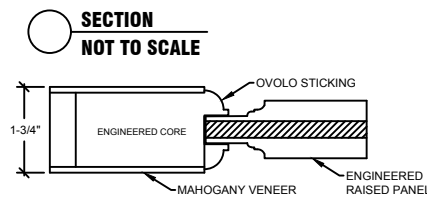

NOTE: ALL PANES OF GLASS WILL HAVE PERMANENT TEMPER STAMPS