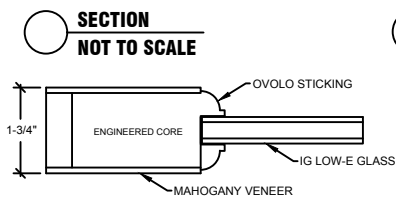

NOTE: ALL PANES OF GLASS WILL HAVE PERMANENT TEMPER STAMPS