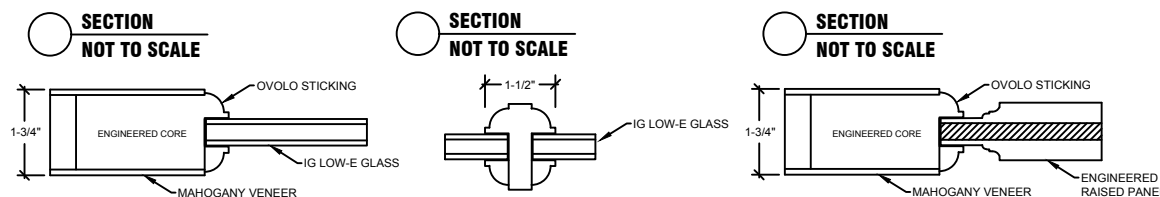

MAHOGANY 1-3/4" STAIN GRADE

RO: 67-1/2" X 99-1/2"

GLASS	CLEAR BEVEL ☐ FLEMISH ☐ OTHER (CUSTOM): _____
JAMB SIZE	4-9/16" ☐ 6-9/16" ☐ OTHER (CUSTOM): _____
EXT TRIM	(2") 180 BRICKMOULD APPLIED ☐ LOOSE ☐ (5/4 X 4) FLAT S4S EXT. TRIM (UPCHARGE APPLIES) APPLIED ☐ LOOSE ☐
HINGES	ORB (BLACK) ☐ SATIN NICKEL ☐ OTHER: _____
SILL	BRONZE ☐ NICKEL ☐
LOCK PREP	DOUBLE BORE (5-1/2" O.C.) ☐ BACKSET: 2-3/8" G-U MULTIPOINT LOCK SYSTEM (UPCHARGE APPLIES) ☐
SWING	RH I/S ☐ LH I/S ☐ RH O/S ☐ LH O/S ☐

NOTES: