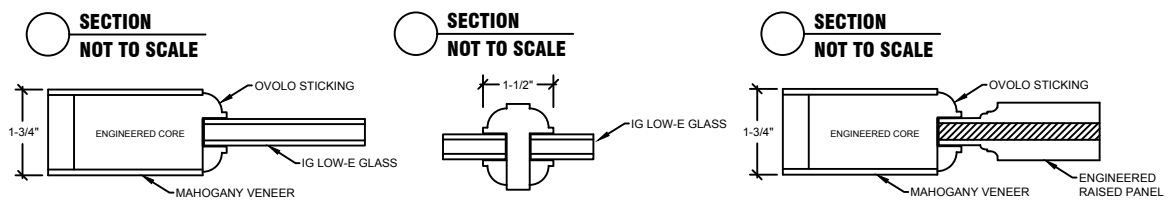

MAHOGANY 1-3/4" STAIN GRADE

RO: 75-1/2" X 99-1/2"

GLASS	CLEAR BEVEL ☐ FLEMISH ☐ OTHER (CUSTOM): _____
JAMB SIZE	4-9/16" ☐ 6-9/16" ☐ OTHER (CUSTOM): _____
EXT TRIM	(2") 180 BRICKMOULD APPLIED ☐ LOOSE ☐ (5/4 X 4) FLAT S4S EXT. TRIM (UPCHARGE APPLIES) APPLIED ☐ LOOSE ☐
HINGES	ORB (BLACK) ☐ SATIN NICKEL ☐ OTHER: _____
SILL	BRONZE ☐ NICKEL ☐
LOCK PREP	DOUBLE BORE (5-1/2" O.C.) ☐ BACKSET: 2-3/8" G-U MULTIPOINT LOCK SYSTEM (UPCHARGE APPLIES) ☐
SWING	RH I/S ☐ LH I/S ☐ RH O/S ☐ LH O/S ☐

NOTES: