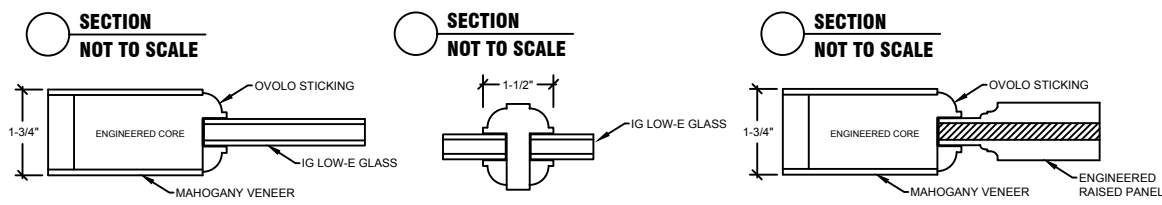

NOTE: ALL PANES OF GLASS WILL HAVE PERMANENT TEMPER STAMPS