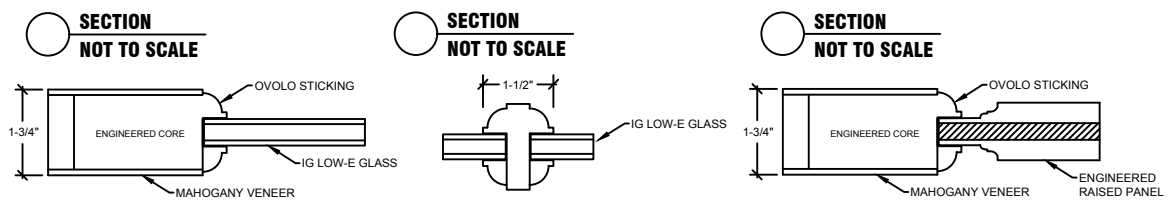

NOTE: ALL PANES OF GLASS WILL HAVE PERMANENT TEMPER STAMPS